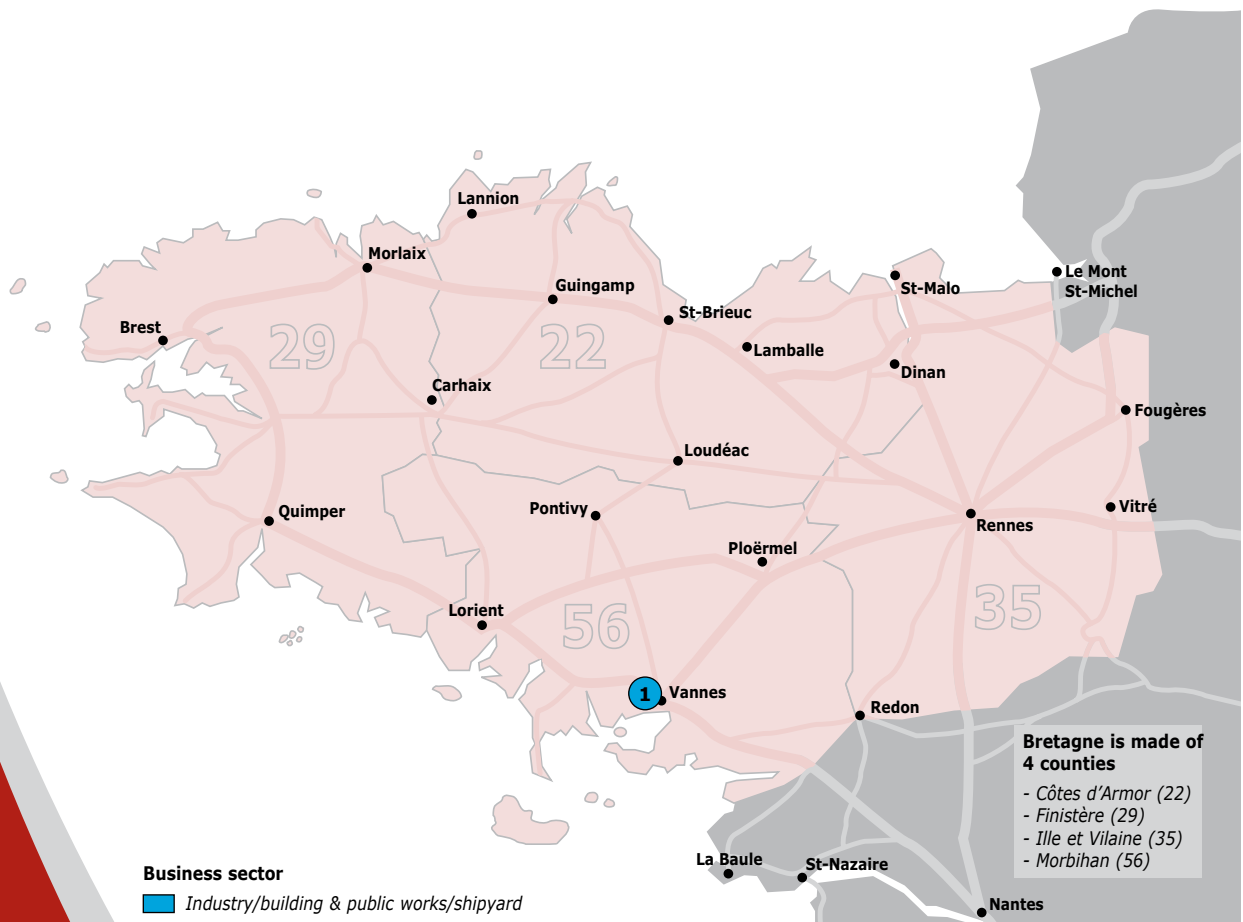

Slovenian investments in Bretagne

1 company

Company name	Affiliated company	City
Iskra Avtoelektrika d.d.	 Iskra Autoelectrique	Vannes

Last update: December 11, 2006 Source: Bretagne International

Slovenia

Bretagne is made of
4 counties

- Côtes d'Armor (22)
- Finistère (29)
- Ille et Vilaine (35)
- Morbihan (56)

Contact

Vincent Talvas
+33 2 99 25 04 04
v.talvas@bretagne-international.com

www.bretagne-international.com