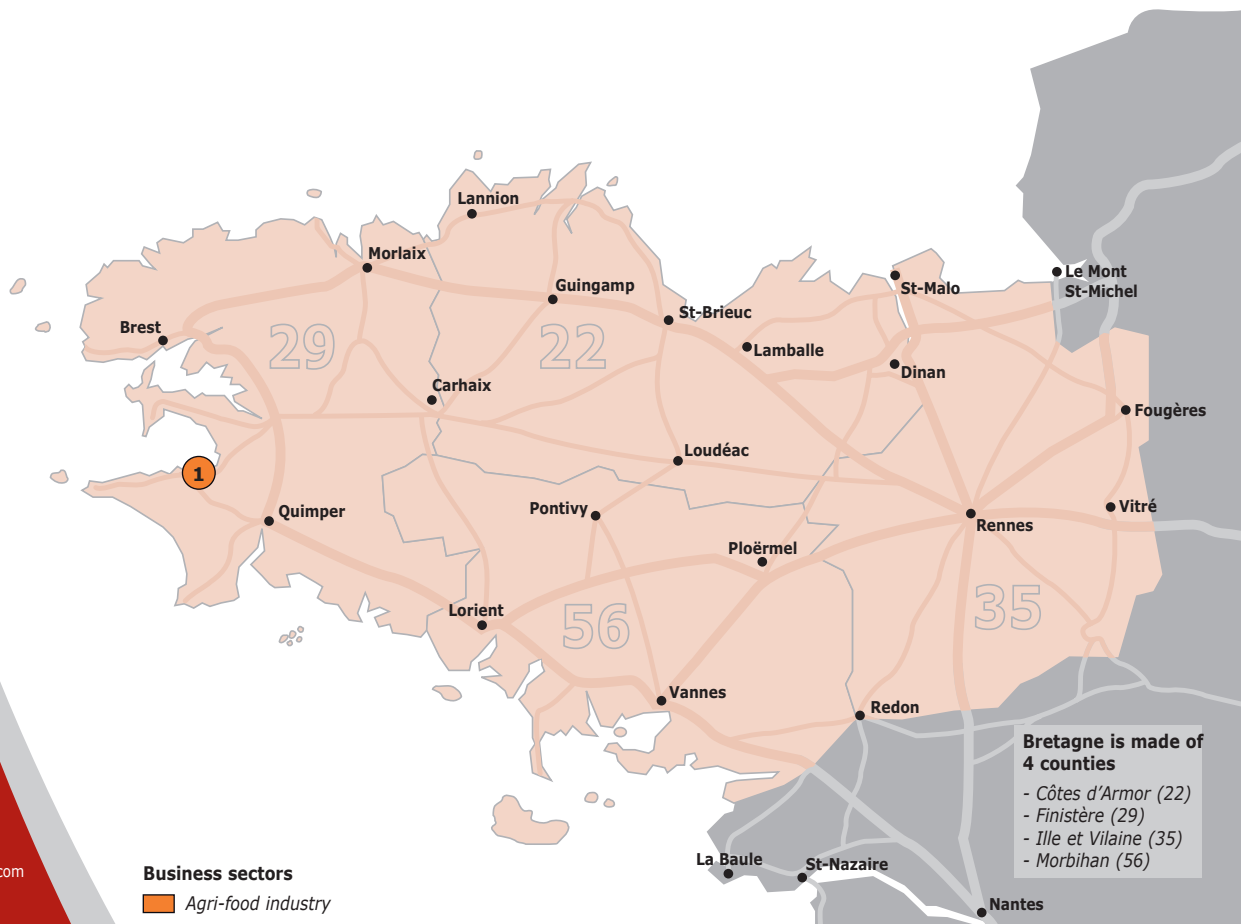

Thai investments in Bretagne

1 company

Investor	Affiliated company	City
Thai Union Group	1 Etablissements Paul Paulet	Douarnenez

Last update: October 21, 2010 © Bretagne International

Thailand

Contact

Vincent Talvas
+33 2 99 25 04 04
v.talvas@bretagne-international.com