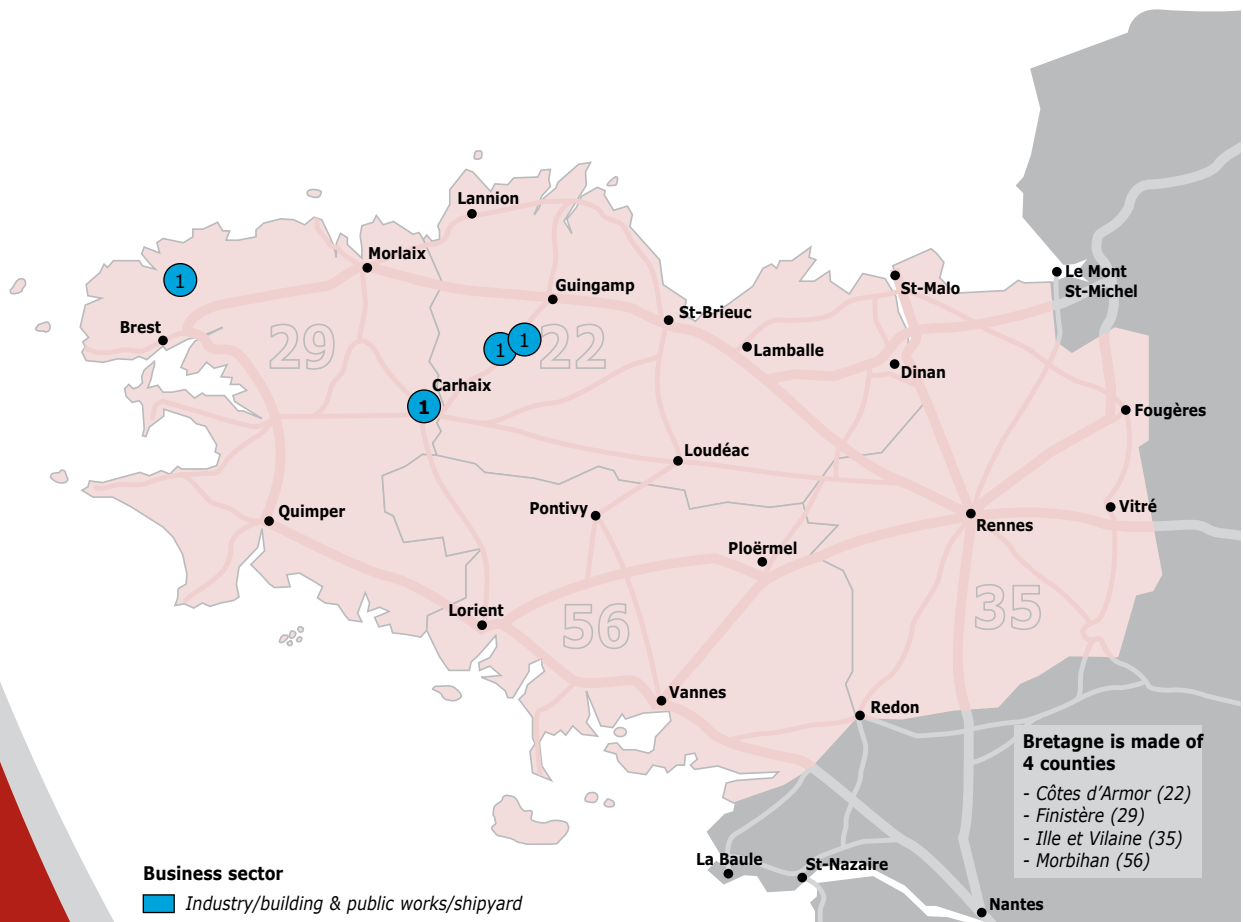

# Portuguese investments in Bretagne

1 company

Company name	Affiliated company	City
EDP, S.A. - Energias de Portugal	1 NEO - Nuevas Energías de Occidente	Carhaix-Plouger

Last update: December 11, 2006 Source: Bretagne International

Portugal