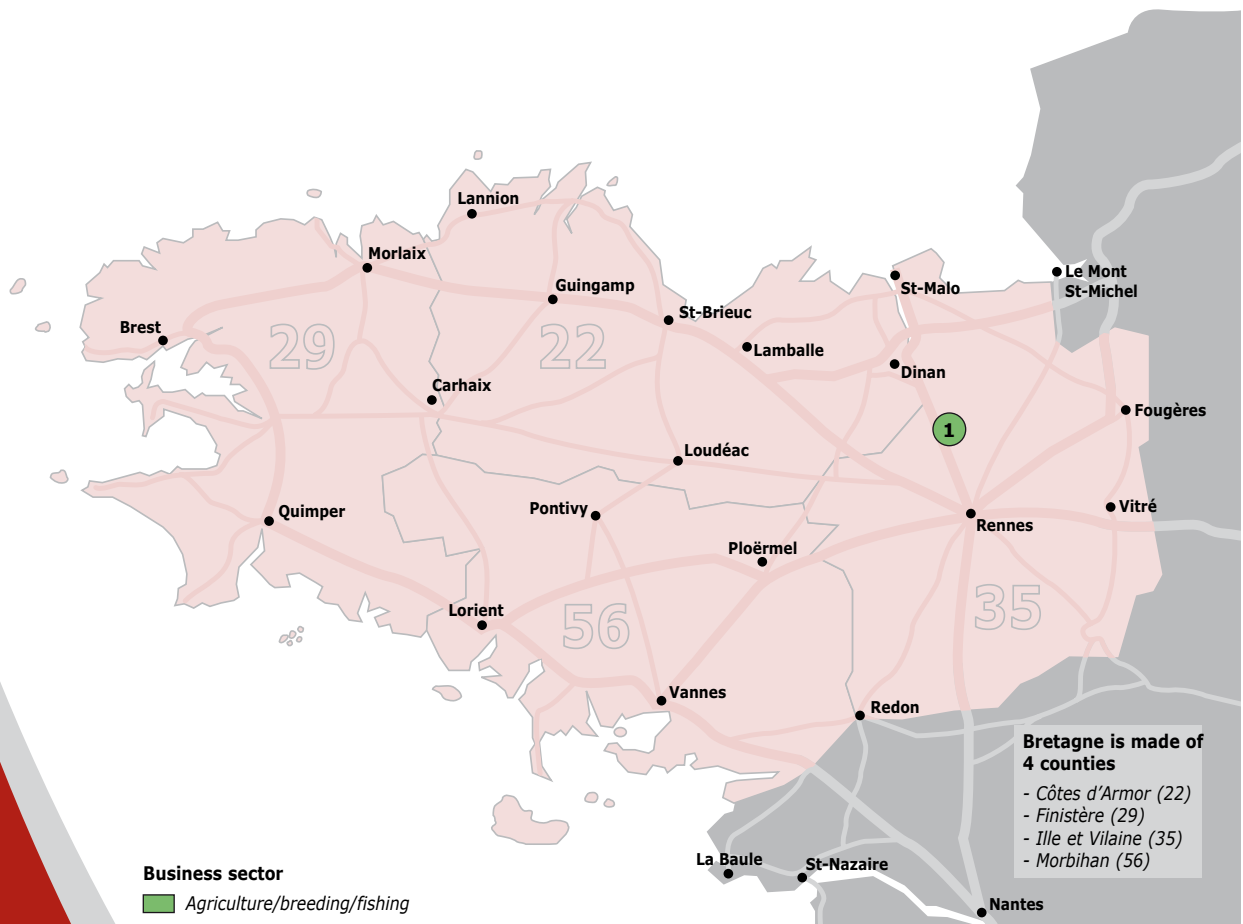

Israeli investments in Bretagne

1 company

Company name	Affiliated company	City
Lachish Industries Ltd.	1 RMH France	Tinténiac

Last update: December 11, 2006 Source: Bretagne International

Israel

Contact

Vincent Talvas
+33 2 99 25 04 04
v.talvas@bretagne-international.com
www.bretagne-international.com