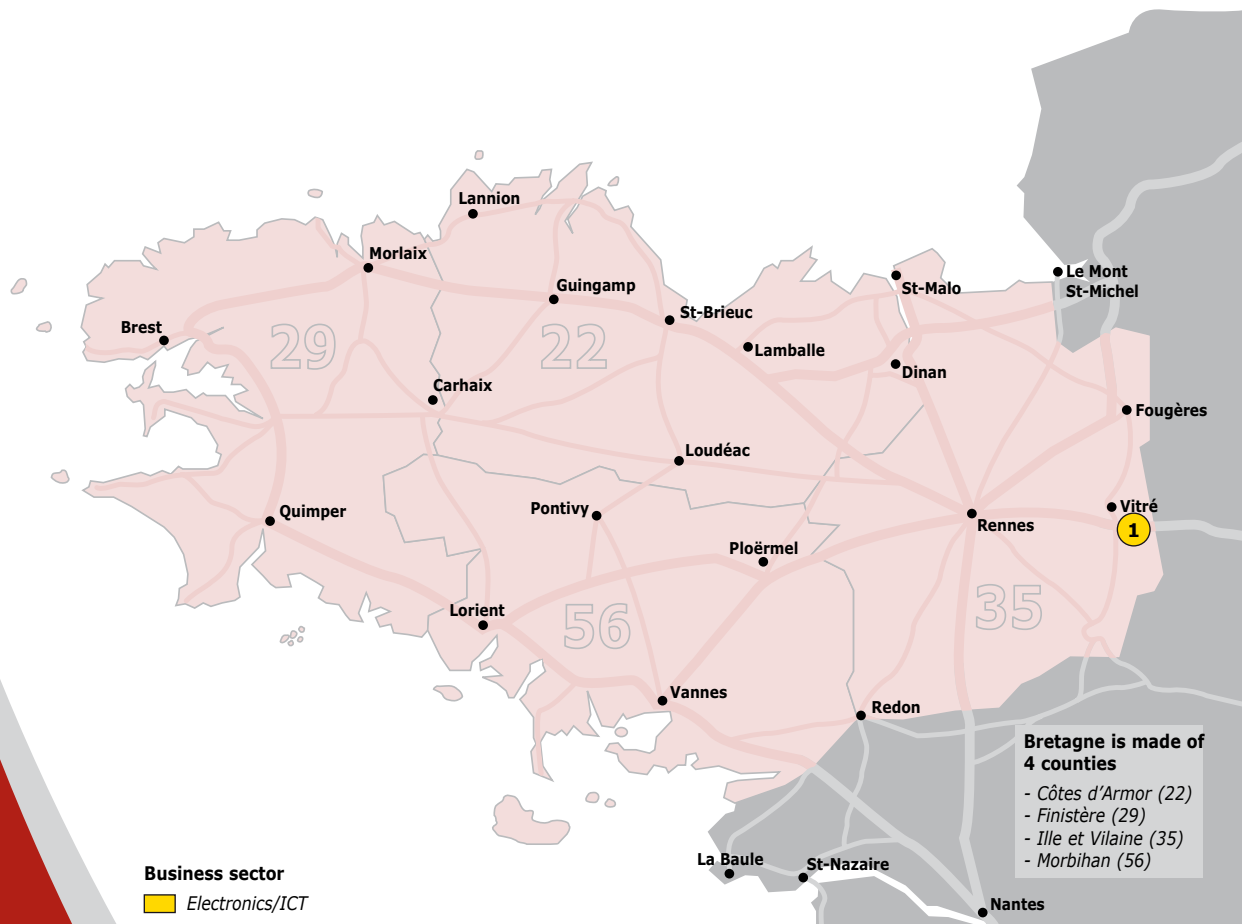

# Hong Kong investments in Bretagne

1 company

Company name	Affiliated company	City
<b>Chinatron Group Holdings Limited</b>	<b>1</b> Mobiltron France	Etrelles

Last update: December 11, 2006 Source: Bretagne International

Hong Kong