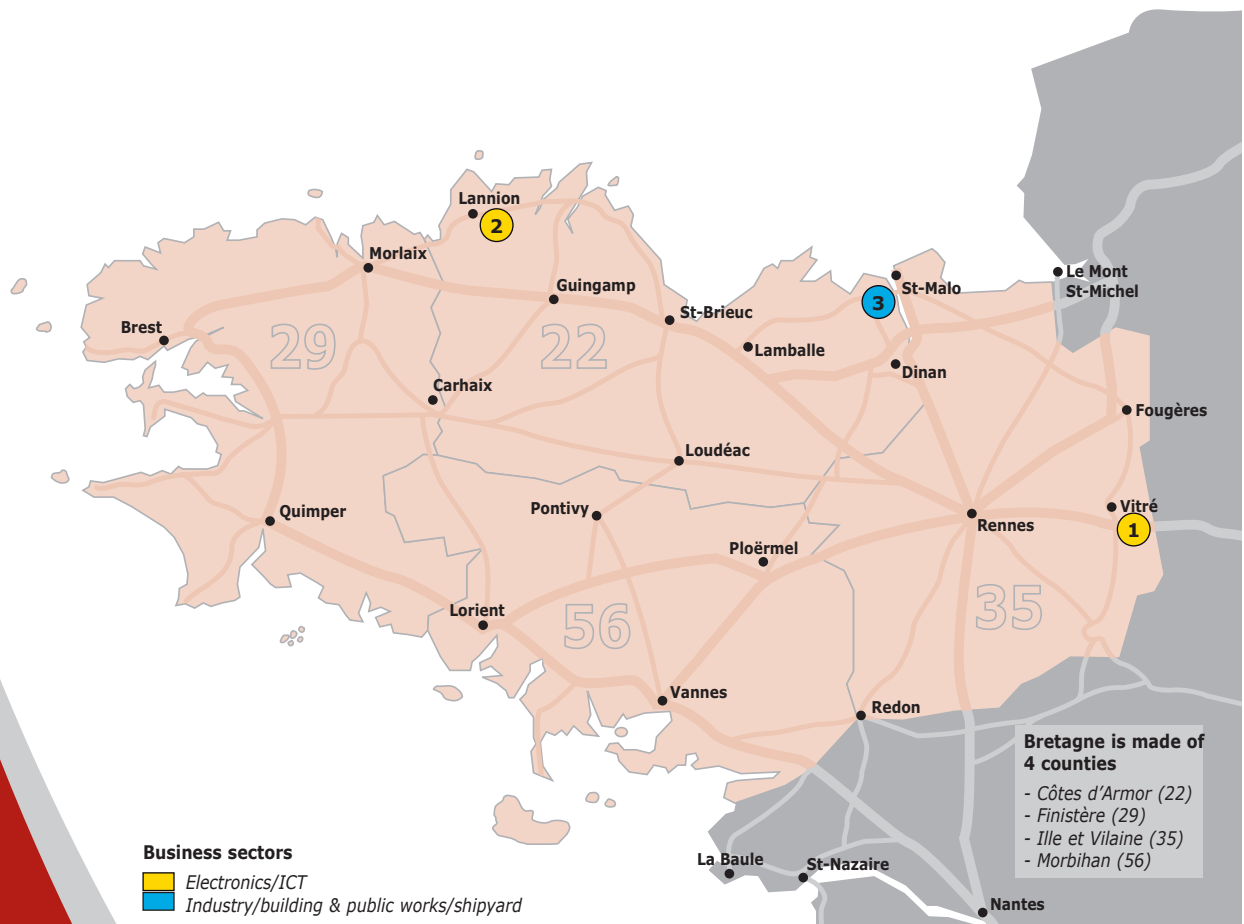

# Chinese / HK investments in Bretagne

3 companies

| Investor                         | Affiliated company           | City                |
|----------------------------------|------------------------------|---------------------|
| ANI Group Holdings Limited       | 3 ANI Industries             | Pleurtuit           |
| Chinatron Group Holdings Limited | 1 Mobiltron France           | Argentré du Plessis |
| Huawei Technologies Co., Ltd.    | 2 Huawei Technologies France | Lannion             |

Last update: May 26, 2010 Source: Bretagne International

China /  
Hong Kong