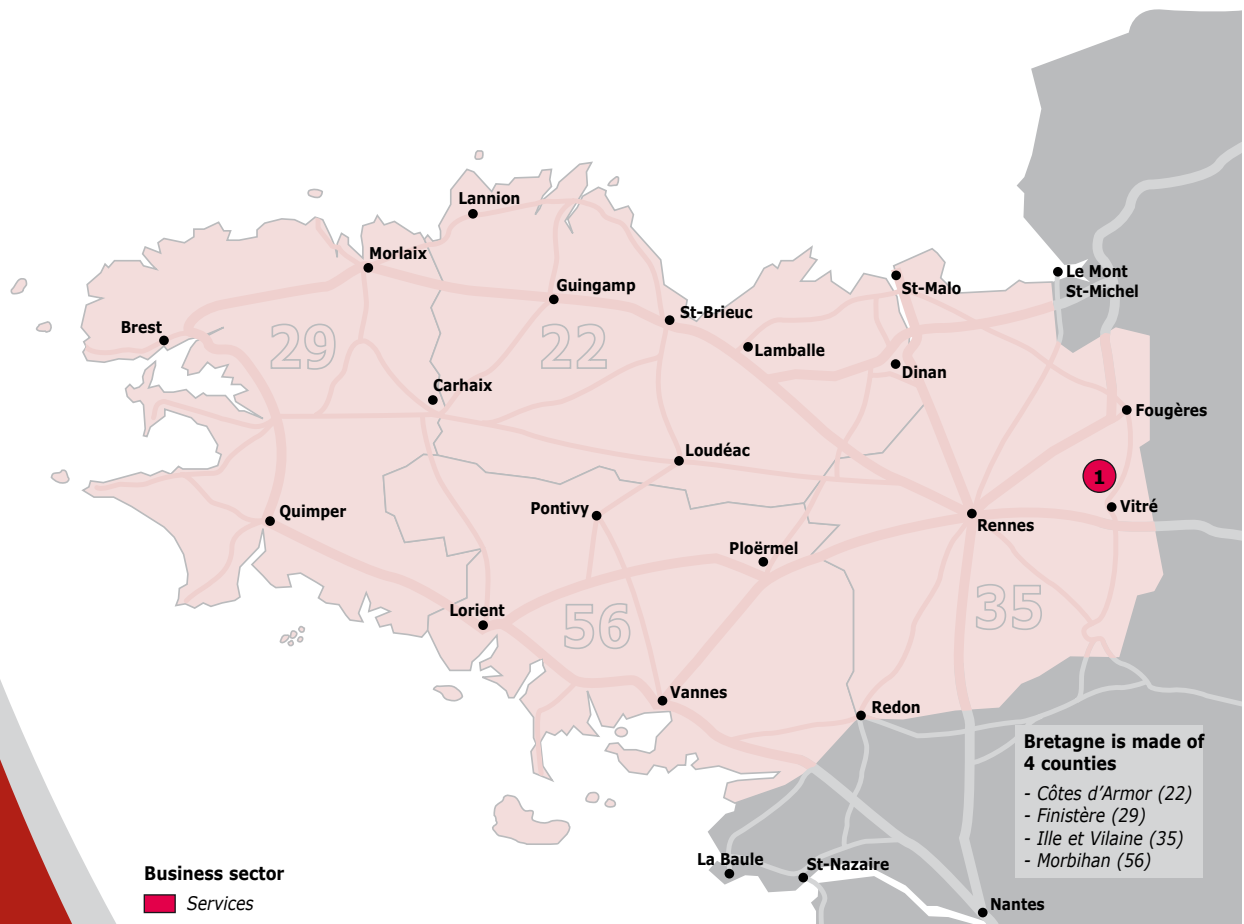

Australian investments in Bretagne

1 company

Company name	Affiliated company	City
Brambles Limited	1 TMF Operating	Val d'Izé

Last update: December 11, 2006 Source: Bretagne International

Australia

Contact

Vincent Talvas
+33 2 99 25 04 04
v.talvas@bretagne-international.com